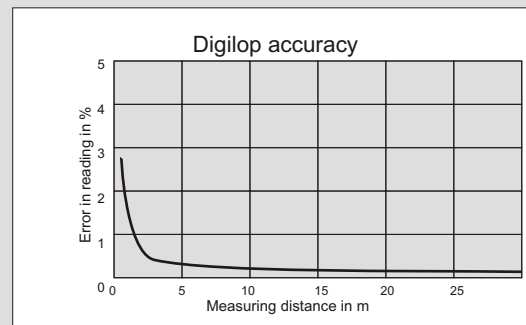

The travelling speed of sound in air depends on the temperature. The Digiplot corrects for this. It uses a table with the temperature profile inside the pipe. A small error remains due to the fact that the table contains theoretical long term values which may be slightly different than the actual temperature. However, this causes only minor errors.

The Digiplot can be used to measure at locations that are difficult to reach. Just add extensions of off the shelf pipes to create a shape that will do the job. You can add anything you like, as long as the interior of the extension is smooth. The sensor is delivered with a ring that can be mounted for larger diameter pipes.

Water level gauge

Features:

- measures water level in a pipe
- accurate, easy and fast
- compensates for the temperature profile in the pipe
- has rechargeable batteries

Specifications:

- resolution of the measurement: 1 mm
- resolution on the display: 1 cm
- pipe diameter and ranges:
 - up to 70 mm 0.15...30 m.

- accuracy:

Ordering information:

Digiplot

- Digiplot handheld measuring device
- Sensor
- Adapter rings for 2" and 5" pipes
- World mains adapter (for world-wide use)
- Manual
- Case

E-mail: Info@leiderdorpinstruments.nl